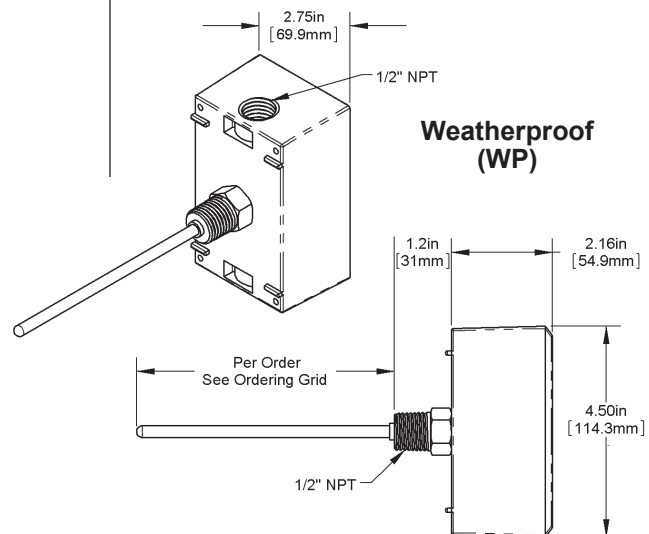

Probe without Enclosure

BAPI-Box Crossover (BBX)

BAPI-Box Crossover "Outside Mount" (BBXO)

BAPI-Box 2 (BB2)

Weatherproof "Outside Mount" (WPO)

BAPI-Box 2 "Outside Mount" (BB2O)

Weatherproof (WP)