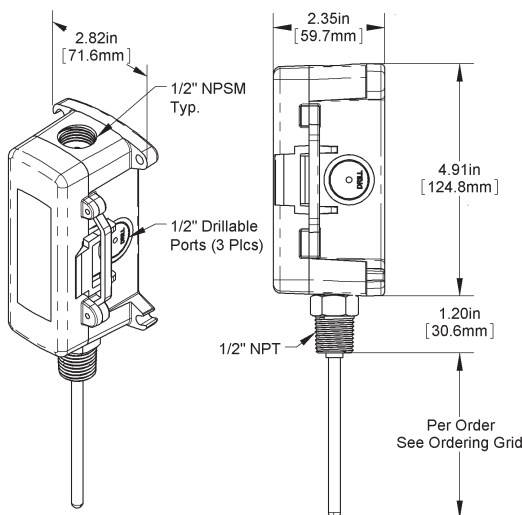

Probe without Enclosure

BAPI-Box Crossover (BBX)

BAPI-Box Crossover "Outside Mount" (BBXO)

BAPI-Box 2 (BB2)

Weatherproof "Outside Mount" (WPO)

BAPI-Box 2 "Outside Mount" (BB2O)

Weatherproof (WP)