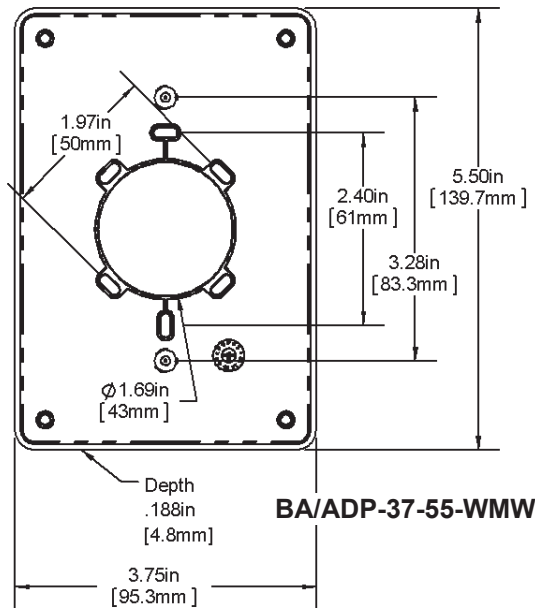

Specifications

Material: ABS plastic, Flame-retardant, UL 94, V-0

Application: Horizontal or Vertical

Mounting: Drywall, US back box or European back box

Color Match

BW, Bright White ..... BAPI-Stat "Quantum" and "Quantum Prime" Room Units (Approx. Pantone Bright White)

WMW, Warm White..... Delta, BAPI-Stat 4, EU, BAPI-Box (Approximately Pantone Warm Gray 2)

OFW, Off White ..... BAPI-Stat 3 (Approximately Pantone Warm Gray 1)

CPW, Copla White.... Delta, BAPI-Stat 4 (Approximately Pantone Cool Gray 2)

CDW, Cloud White.... Delta, BAPI-Stat 4 (Approximately Pantone Cool Gray 1)

BA/ADP-37-55-WMW