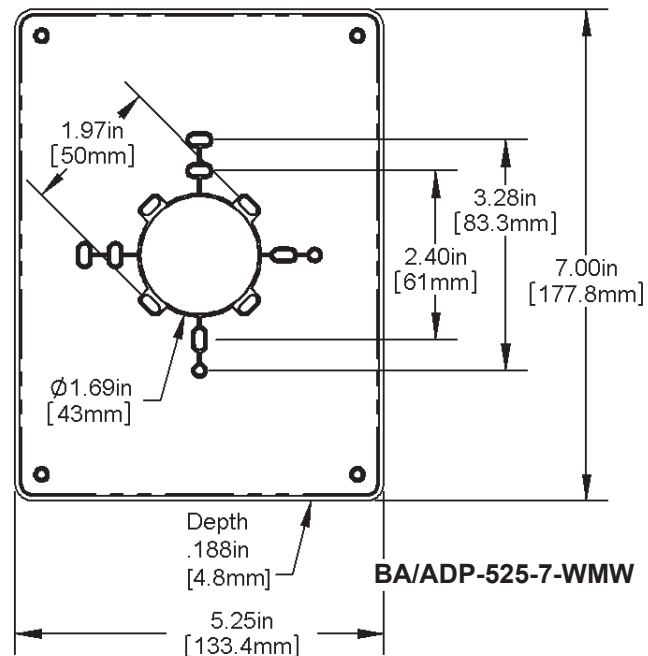

### PART NUMBERS

**BA/ADP-525-7-BW** .....Adaptor Plate, 5.25 x 7" Bright White  
**BA/ADP-525-7-WMW** .....Adaptor Plate, 5.25 x 7" Warm White  
**BA/ADP-525-7-OFW** .....Adaptor Plate, 5.25 x 7" Off White  
**BA/ADP-525-7-CPW** .....Adaptor Plate, 5.25 x 7" Copla White  
**BA/ADP-525-7-CDW** .....Adaptor Plate, 5.25 x 7" Cloud White  
**BA/ADP-53-53-BW** .....Adaptor Plate, 5.3 x 5.3" Bright White  
**BA/ADP-53-53-WMW** .....Adaptor Plate, 5.3 x 5.3" Warm White  
**BA/ADP-53-53-OFW** .....Adaptor Plate, 5.3 x 5.3" Off White  
**BA/ADP-53-53-CPW** .....Adaptor Plate, 5.3 x 5.3" Copla White  
**BA/ADP-53-53-CDW** .....Adaptor Plate, 5.3 x 5.3" Cloud White  
**BA/ADP-37-55-BW** .....Adaptor Plate, 3.75 x 5.5" Bright White  
**BA/ADP-37-55-WMW** .....Adaptor Plate, 3.75 x 5.5" Warm White  
**BA/ADP-37-55-OFW** .....Adaptor Plate, 3.75 x 5.5" Off White  
**BA/ADP-37-55-CPW** .....Adaptor Plate, 3.75 x 5.5" Copla White  
**BA/ADP-37-55-CDW** .....Adaptor Plate, 3.75 x 5.5" Cloud White  
**BA/ADP-37-55-BW-UK** .....Adaptor Plate (Europe), 3.75 x 5.5" Bright White  
**BA/ADP-37-55-WMW-UK** .....Adaptor Plate (Europe), 3.75 x 5.5" Warm White  
**BA/ADP-37-55-OFW-UK** .....Adaptor Plate (Europe), 3.75 x 5.5" Off White  
**BA/ADP-37-55-CPW-UK** .....Adaptor Plate (Europe), 3.75 x 5.5" Copla White

**BA/ADP-37-55-WMW**

**BA/ADP-53-53-WMW**

**BA/ADP-37-55-WMW-UK**

**BA/ADP-525-7-WMW**