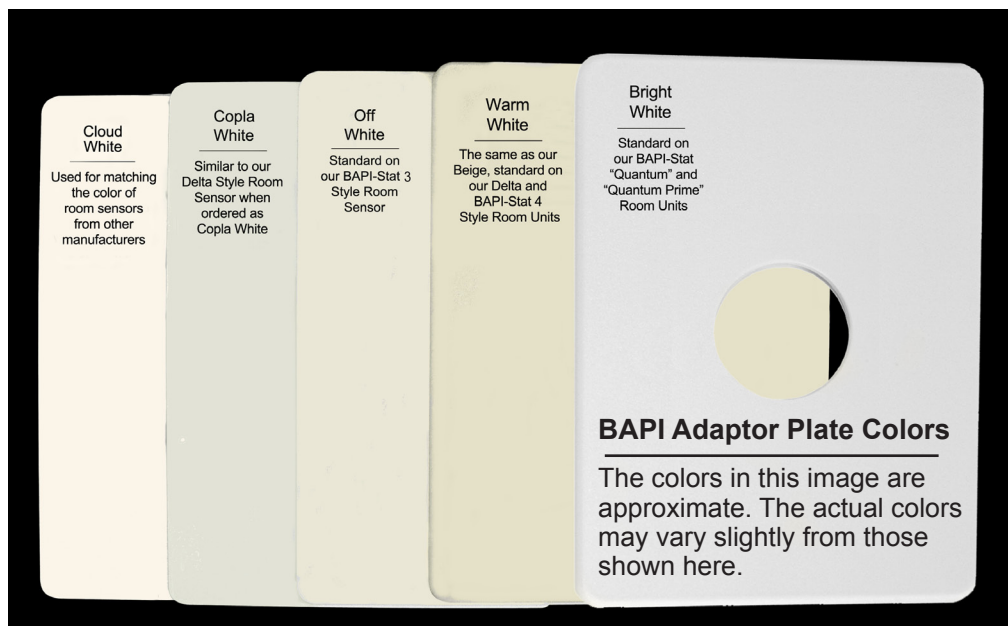

## Features & Options

BAPI Adaptor Plates are designed to cover wall imperfections when installing wall sensors or thermostats. They are made in three different sizes and five different colors to match the sensor. The Adaptor Plates can be painted or wall papered in place if architecturally required.

### PART NUMBERS

**BA/ADP-525-7-BW** .....Adaptor Plate, 5.25 x 7" Bright White  
**BA/ADP-525-7-WMW** .....Adaptor Plate, 5.25 x 7" Warm White  
**BA/ADP-525-7-OFW** .....Adaptor Plate, 5.25 x 7" Off White  
**BA/ADP-525-7-CPW** .....Adaptor Plate, 5.25 x 7" Copla White  
**BA/ADP-525-7-CDW** .....Adaptor Plate, 5.25 x 7" Cloud White  
**BA/ADP-53-53-BW** .....Adaptor Plate, 5.3 x 5.3" Bright White  
**BA/ADP-53-53-WMW** .....Adaptor Plate, 5.3 x 5.3" Warm White  
**BA/ADP-53-53-OFW** .....Adaptor Plate, 5.3 x 5.3" Off White  
**BA/ADP-53-53-CPW** .....Adaptor Plate, 5.3 x 5.3" Copla White  
**BA/ADP-53-53-CDW** .....Adaptor Plate, 5.3 x 5.3" Cloud White  
**BA/ADP-37-55-BW** .....Adaptor Plate, 3.75 x 5.5" Bright White  
**BA/ADP-37-55-WMW** .....Adaptor Plate, 3.75 x 5.5" Warm White  
**BA/ADP-37-55-OFW** .....Adaptor Plate, 3.75 x 5.5" Off White  
**BA/ADP-37-55-CPW** .....Adaptor Plate, 3.75 x 5.5" Copla White  
**BA/ADP-37-55-CDW** .....Adaptor Plate, 3.75 x 5.5" Cloud White  
**BA/ADP-37-55-BW-UK** .....Adaptor Plate (Europe), 3.75 x 5.5" Bright White  
**BA/ADP-37-55-WMW-UK** .....Adaptor Plate (Europe), 3.75 x 5.5" Warm White  
**BA/ADP-37-55-OFW-UK** .....Adaptor Plate (Europe), 3.75 x 5.5" Off White  
**BA/ADP-37-55-CPW-UK** .....Adaptor Plate (Europe), 3.75 x 5.5" Copla White

## Color Reference

#### Color Match

BW, Bright White ..... BAPI-Stat "Quantum" and "Quantum Prime" Room Units (Approx. Pantone Bright White)

WMW, Warm White..... Delta, BAPI-Stat 4, EU, BAPI-Box (Approximately Pantone Warm Gray 2)