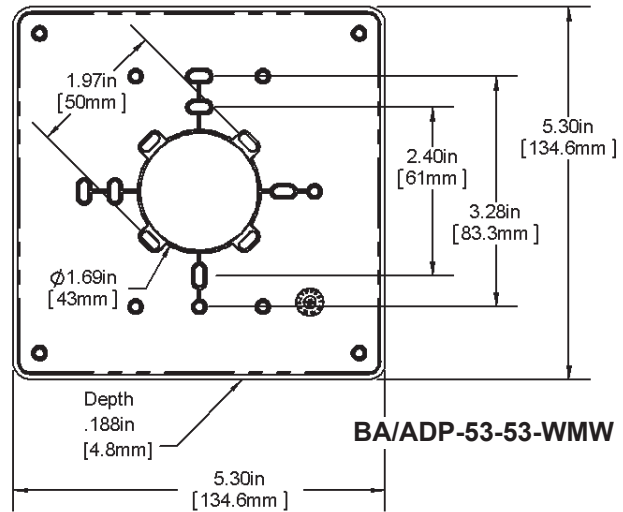

BA/ADP-53-53-WMW