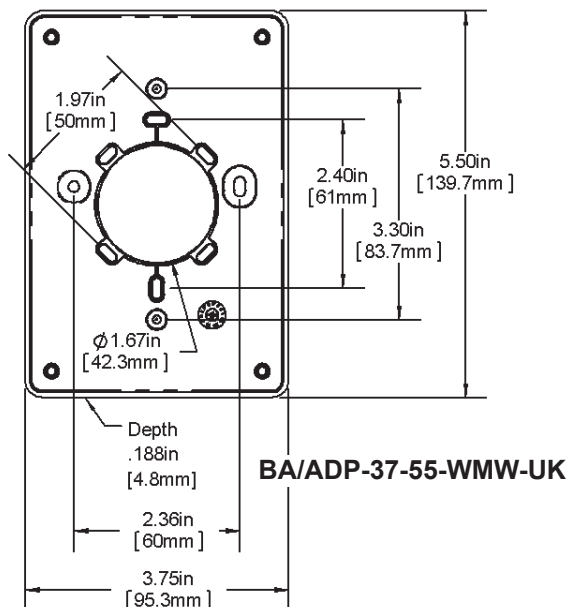

### PART NUMBERS

**BA/ADP-525-7-BW** .....Adaptor Plate, 5.25 x 7" Bright White  
**BA/ADP-525-7-WMW** .....Adaptor Plate, 5.25 x 7" Warm White  
**BA/ADP-525-7-OFW** .....Adaptor Plate, 5.25 x 7" Off White  
**BA/ADP-525-7-CPW** .....Adaptor Plate, 5.25 x 7" Copla White  
**BA/ADP-525-7-CDW** .....Adaptor Plate, 5.25 x 7" Cloud White  
**BA/ADP-53-53-BW** .....Adaptor Plate, 5.3 x 5.3" Bright White  
**BA/ADP-53-53-WMW** .....Adaptor Plate, 5.3 x 5.3" Warm White  
**BA/ADP-53-53-OFW** .....Adaptor Plate, 5.3 x 5.3" Off White  
**BA/ADP-53-53-CPW** .....Adaptor Plate, 5.3 x 5.3" Copla White  
**BA/ADP-53-53-CDW** .....Adaptor Plate, 5.3 x 5.3" Cloud White  
**BA/ADP-37-55-BW** .....Adaptor Plate, 3.75 x 5.5" Bright White  
**BA/ADP-37-55-WMW** .....Adaptor Plate, 3.75 x 5.5" Warm White  
**BA/ADP-37-55-OFW** .....Adaptor Plate, 3.75 x 5.5" Off White  
**BA/ADP-37-55-CPW** .....Adaptor Plate, 3.75 x 5.5" Copla White  
**BA/ADP-37-55-CDW** .....Adaptor Plate, 3.75 x 5.5" Cloud White  
**BA/ADP-37-55-BW-UK** .....Adaptor Plate (Europe), 3.75 x 5.5" Bright White  
**BA/ADP-37-55-WMW-UK** .....Adaptor Plate (Europe), 3.75 x 5.5" Warm White  
**BA/ADP-37-55-OFW-UK** .....Adaptor Plate (Europe), 3.75 x 5.5" Off White  
**BA/ADP-37-55-CPW-UK** .....Adaptor Plate (Europe), 3.75 x 5.5" Copla White

**BA/ADP-37-55-WMW**

**BA/ADP-53-53-WMW**

**BA/ADP-37-55-WMW-UK**

**BA/ADP-525-7-WMW**